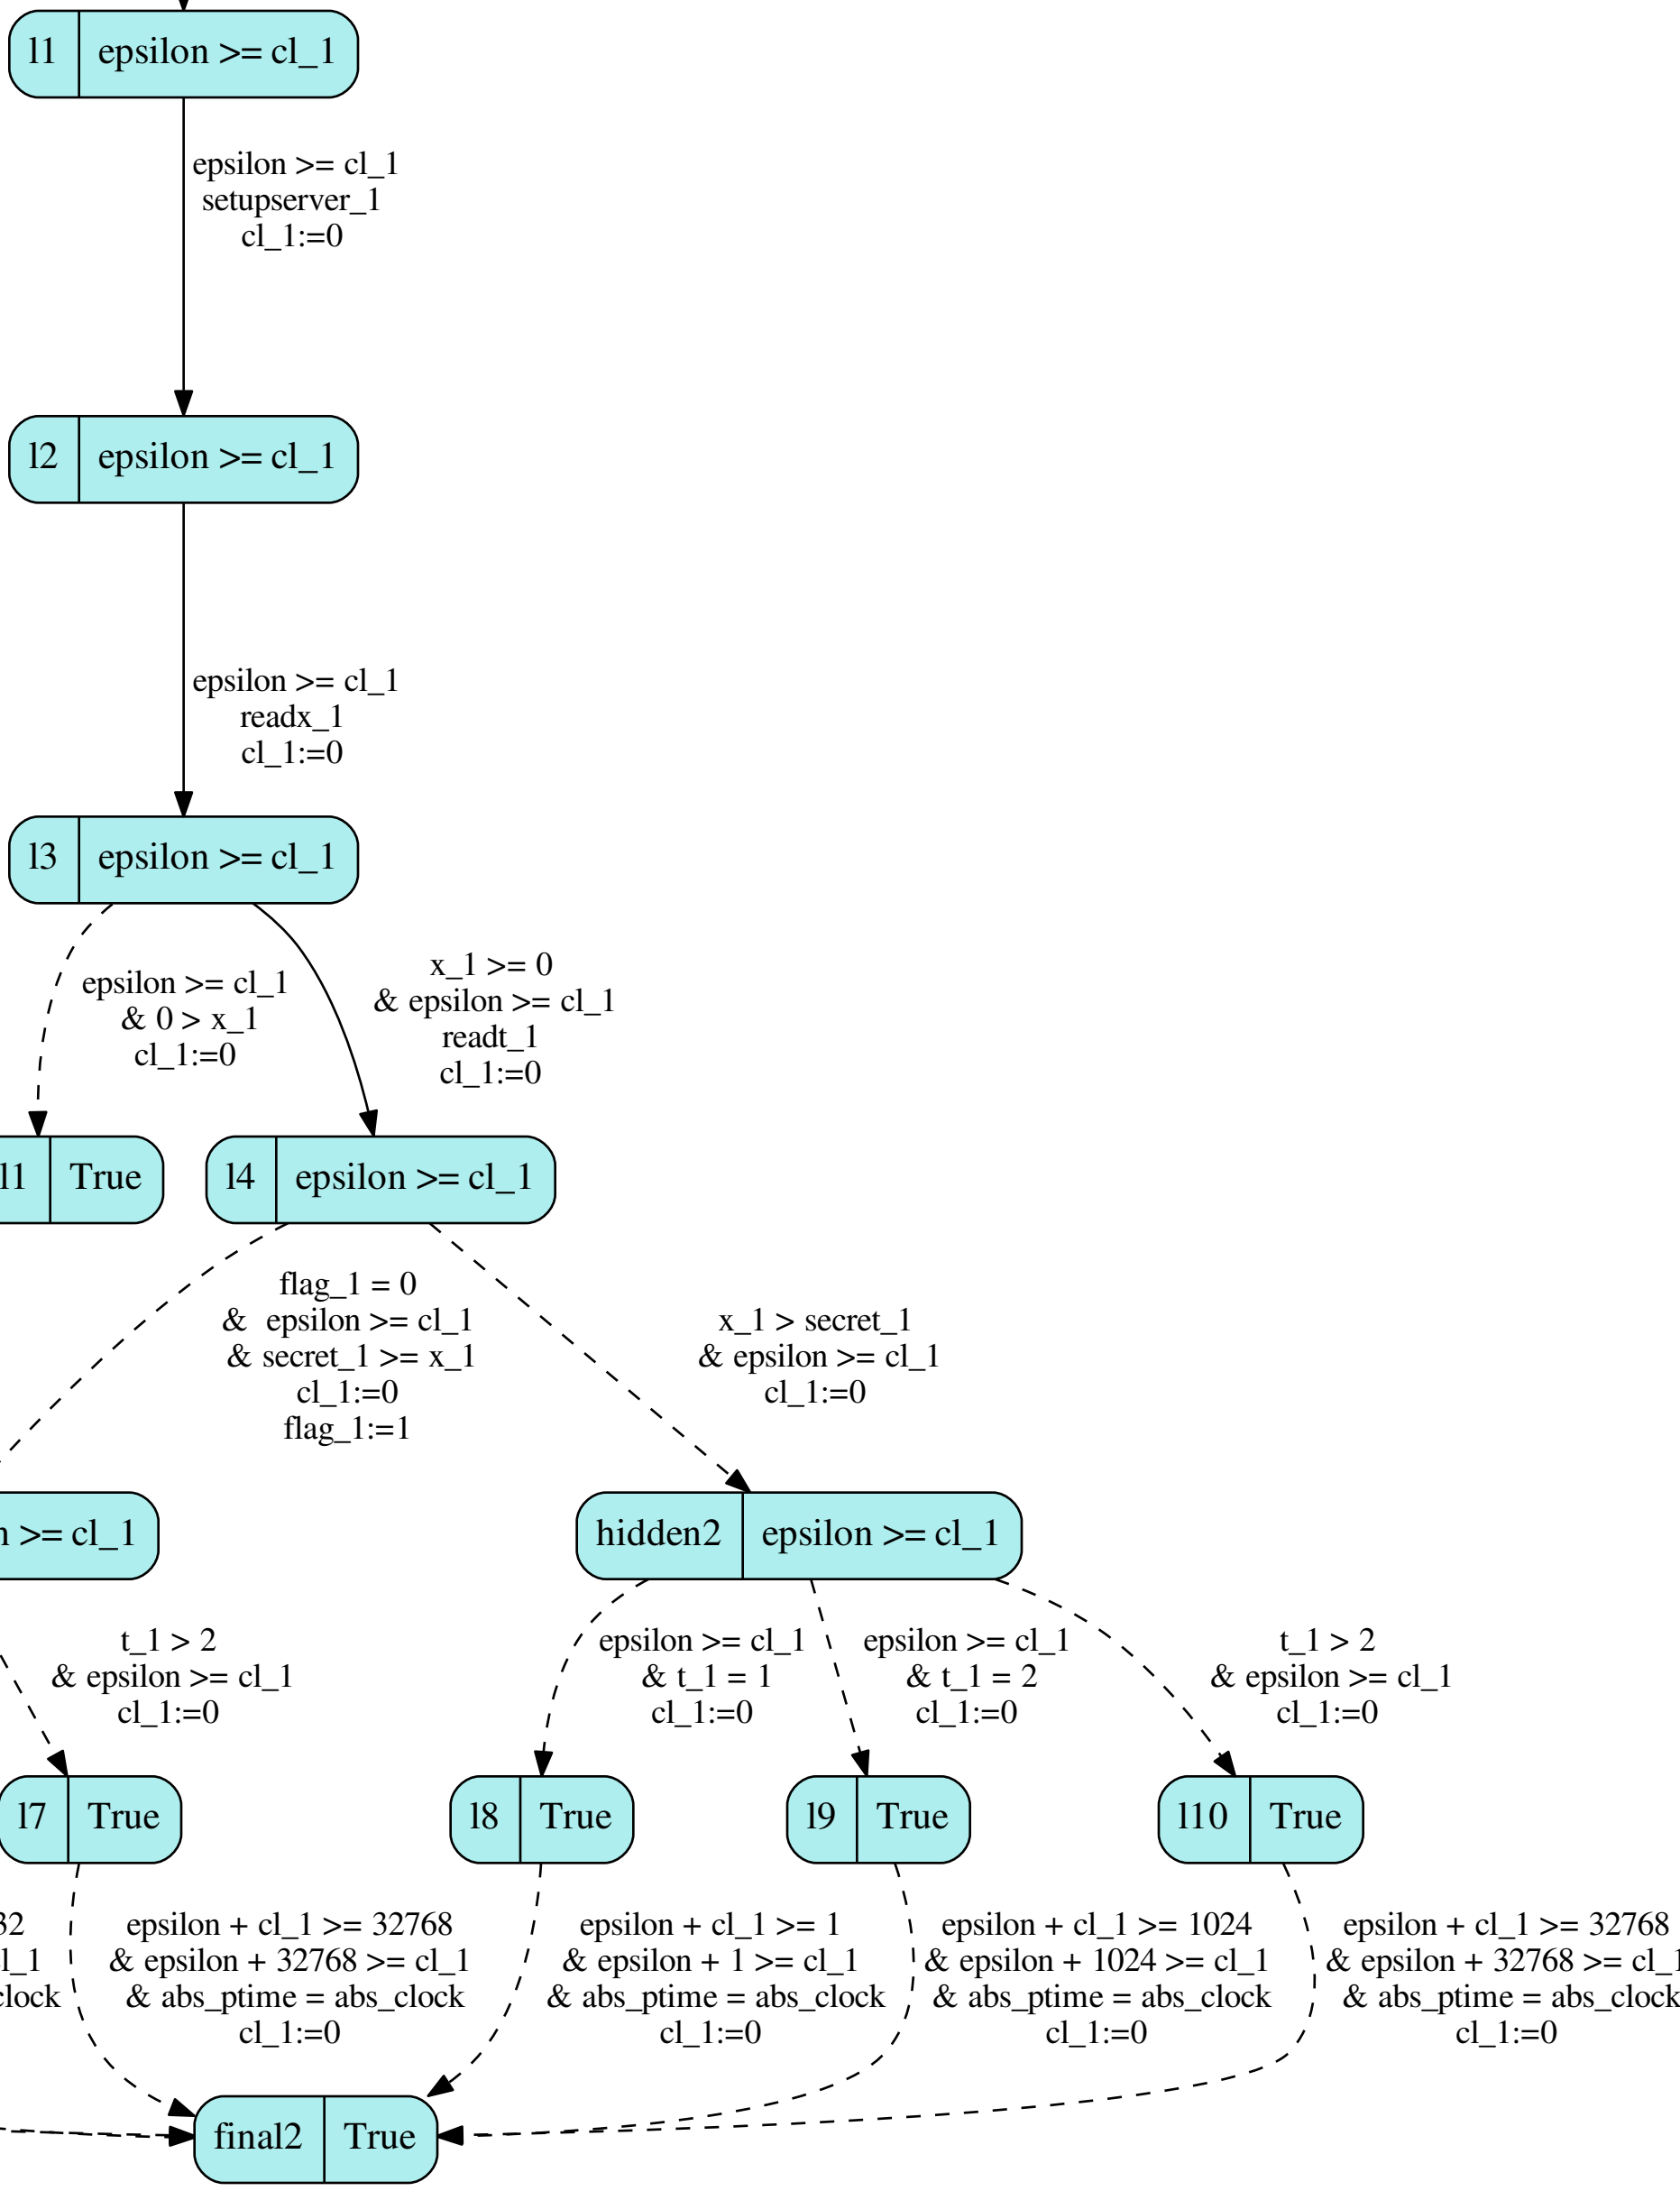

category3_vulnerable-selfcomp.imi

Generated by IMITATOR 2.10.4 (build 2477)
 Git hash: HEAD/5b53333
 Generation time: Tue Feb 26, 2019 15:40:03

Clocks	Parameters	Discrete	Initial
	x_1 t_1 secret_1		1 >= epsilon & epsilon >= 0 & abs_ptime >= 0
cl_1 cl_2 abs_clock	x_2 t_2 secret_2 epsilon abs_ptime		
			& t_2 >= 0 & t_1 >= 0 & cl_2 = 0 & cl_1 = 0 & abs_clock = 0

pta_1

pta_2