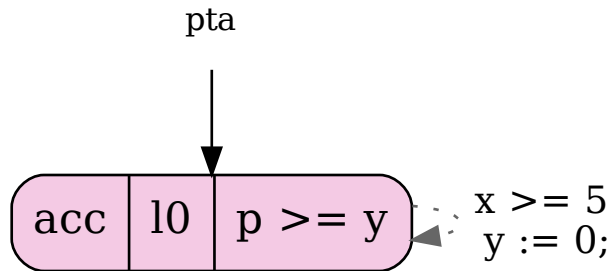

infinite-5.imi

Generated by IMITATOR 3.4-beta "Cheese Durian"
Build: develop/6908f5d
Generation time: Tue Jan 23, 2024 09:33:37

2 clocks	1 parameter	Initial
x	p	p >= 0
y		& x = 0 & y = 0