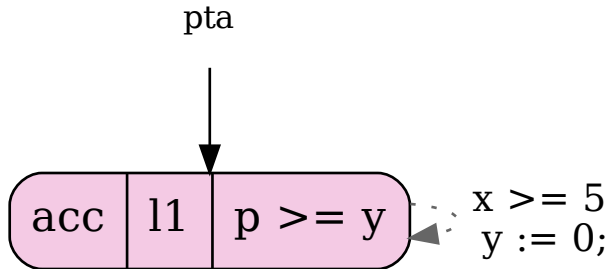

Cycle1.imi

Generated by IMITATOR 3.4-beta "Cheese Durian"
Build: develop/6908f5d
Generation time: Tue Jan 23, 2024 09:33:38

2 clocks	1 parameter	Initial
x	p	p >= 0
y		& x = 0
		& y = 0