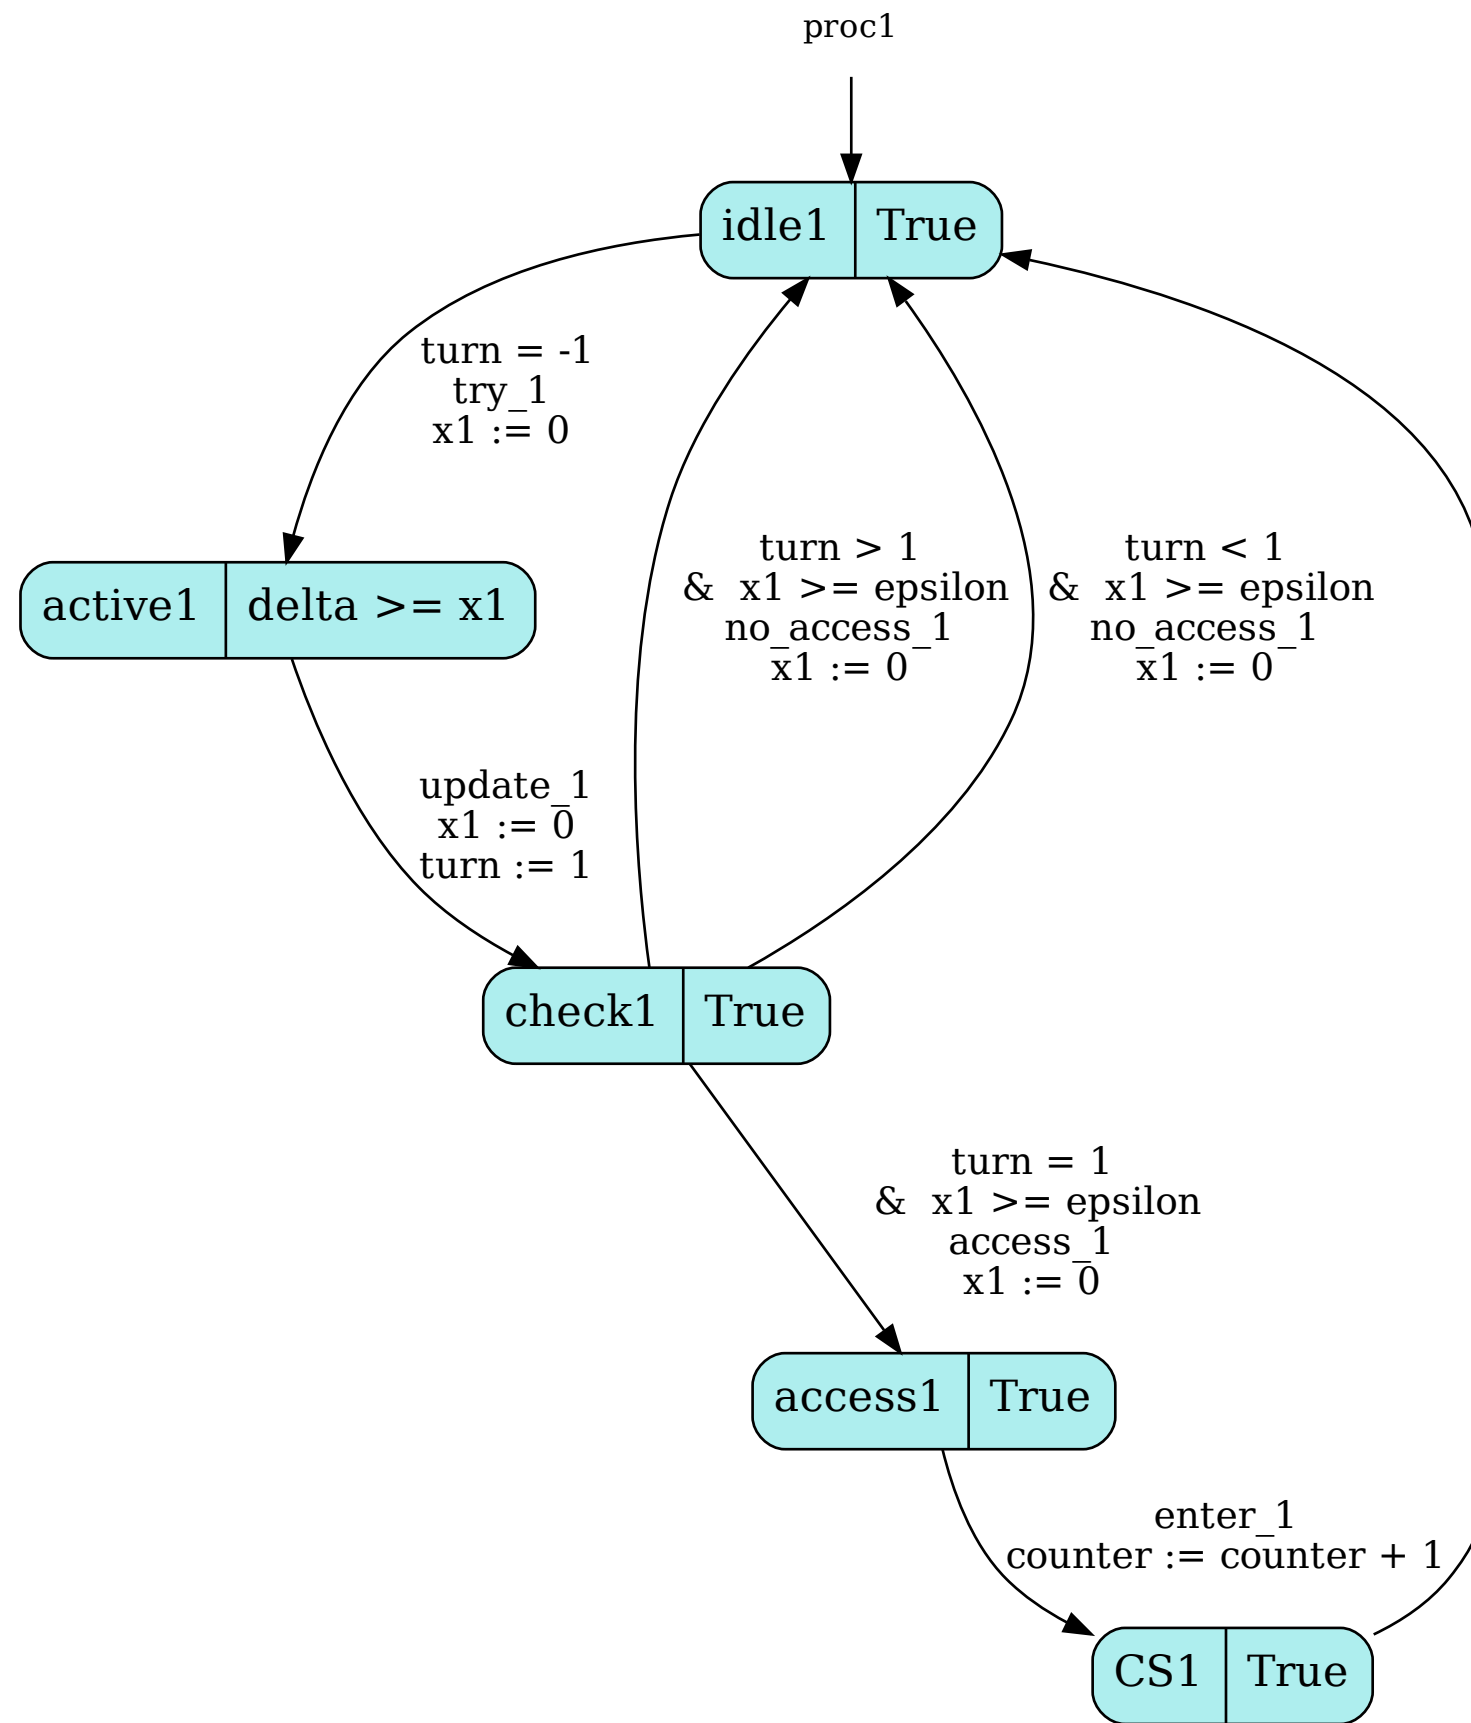

fischerPAT2.imi

Generated by IMITATOR 3.1 "Cheese Artichoke"
Build: HEAD/ec224ec
Generation time: Fri Jul 23, 2021 10:20:04

2 clocks	2 parameters	2 discrete	Initial
x1 x2	delta epsilon	turn counter	epsilon >= 0 & delta >= 0 & x1 = 0 & x2 = 0

exit_1
x1 := 0
counter := counter - 1
turn := -1

exit_2
x2 := 0
counter := counter - 1
turn := -1