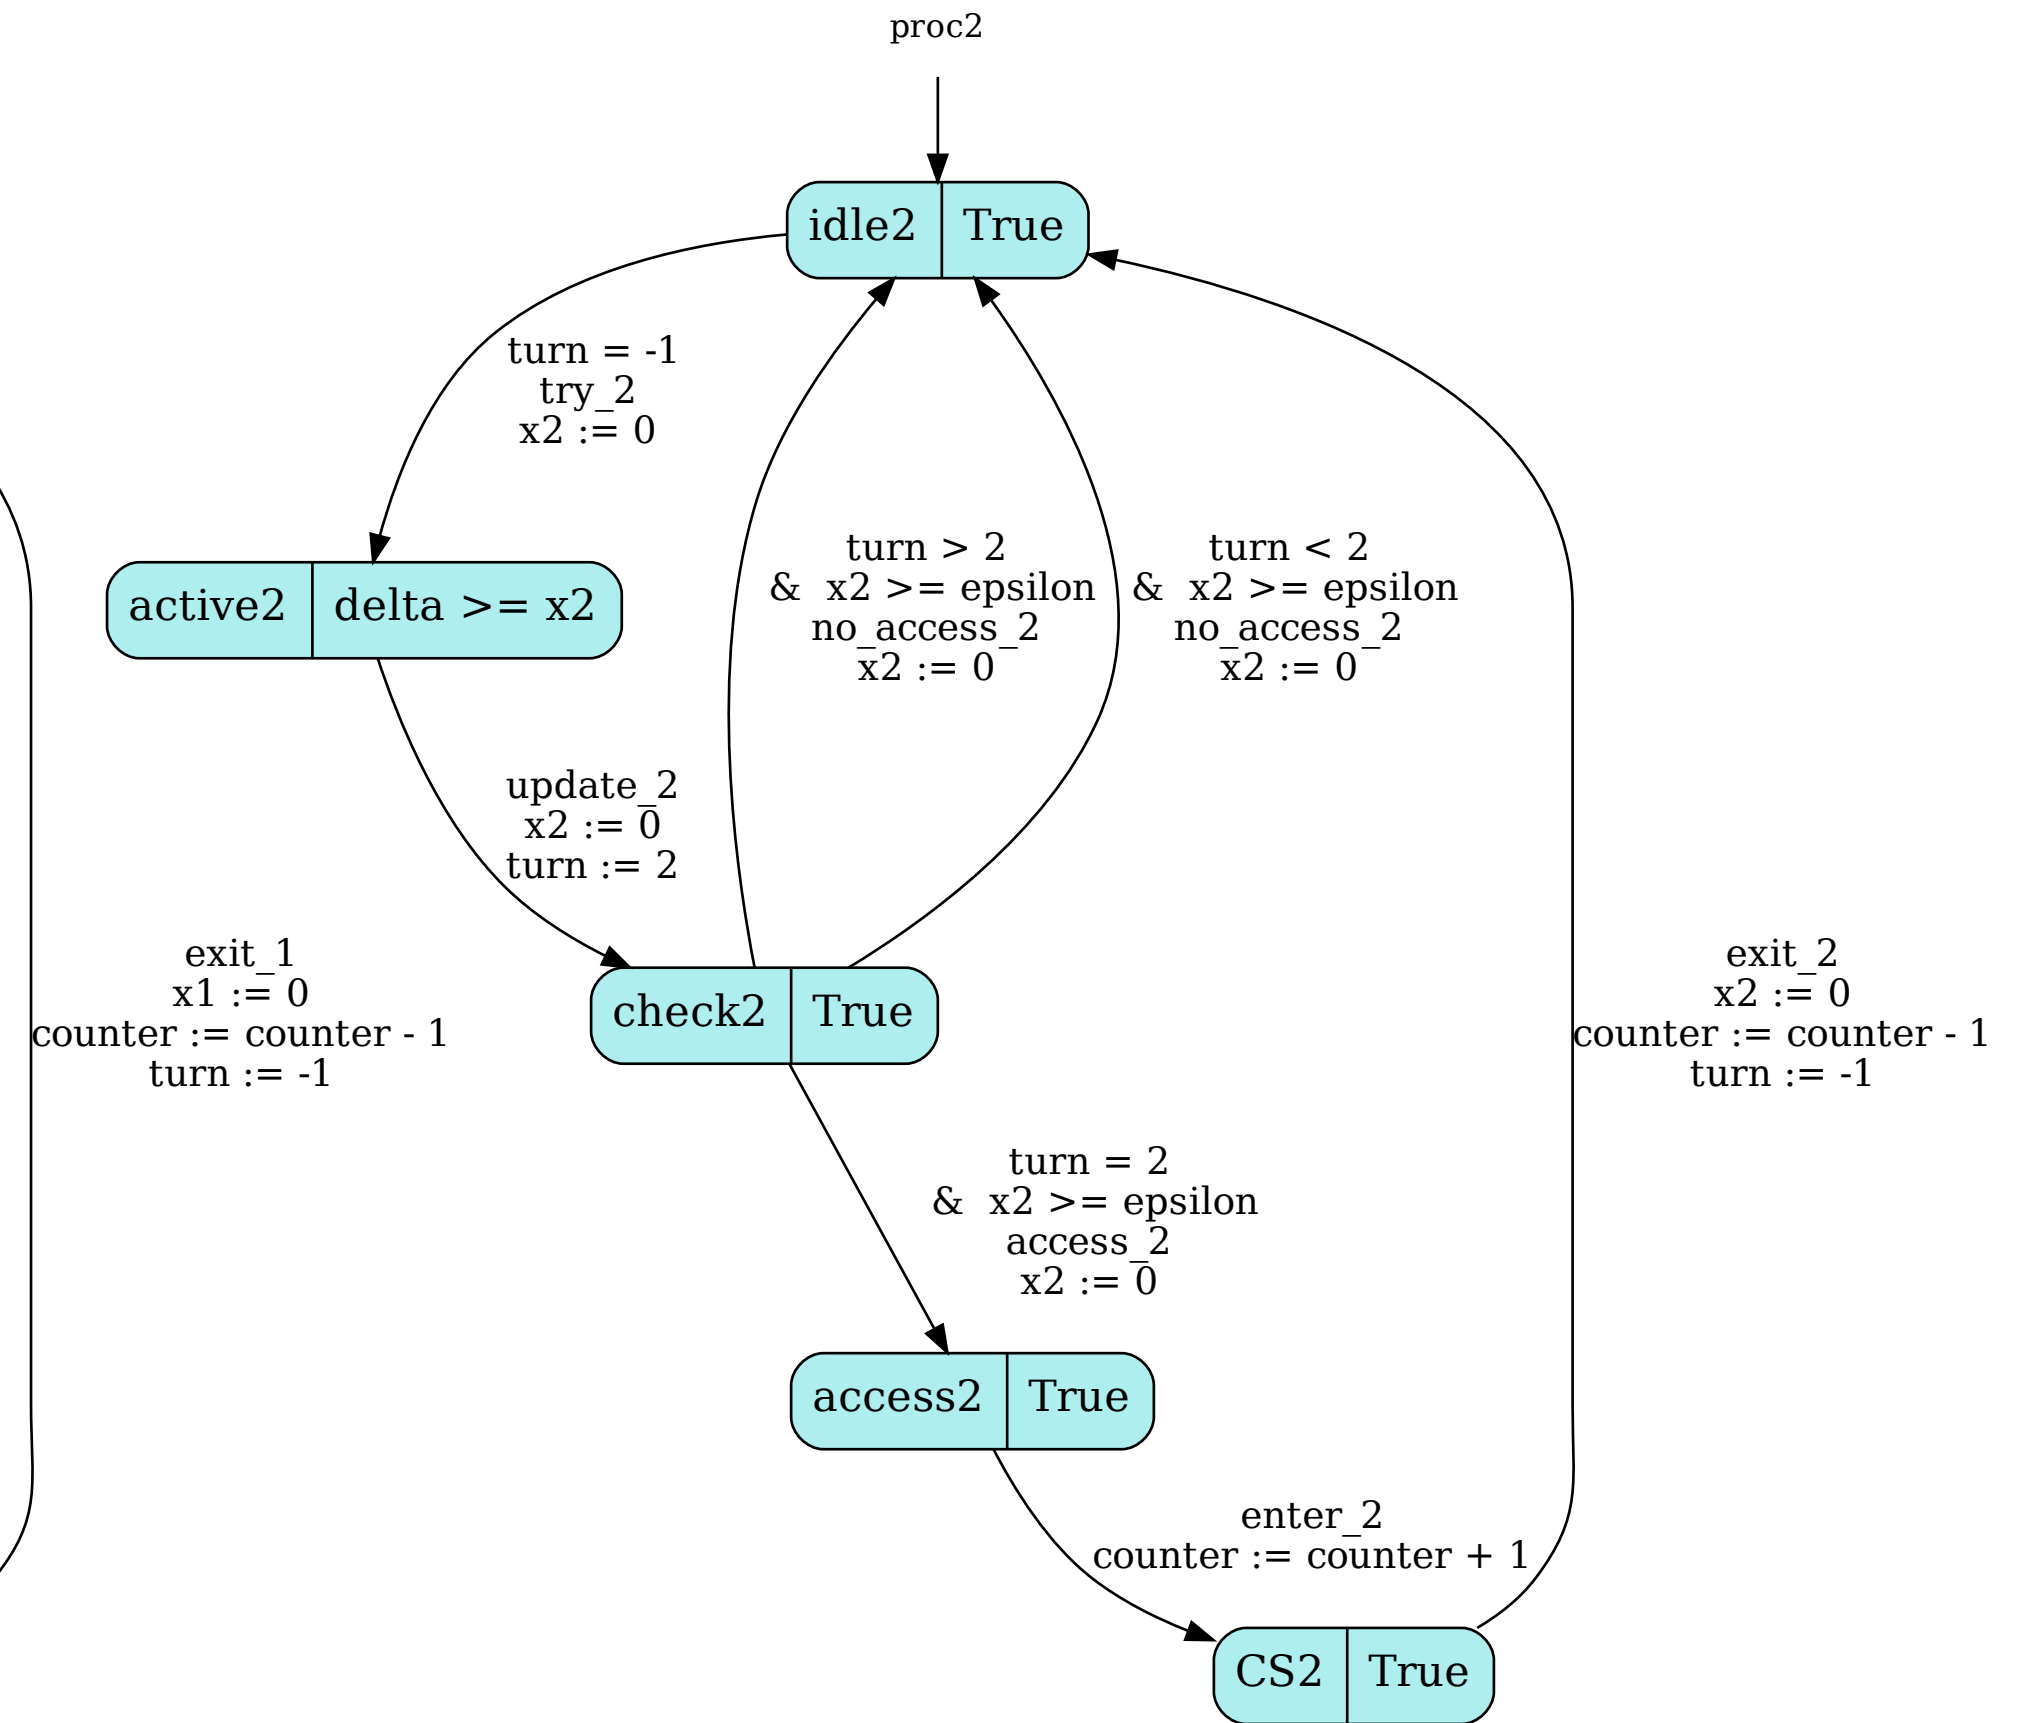

fischerPAT2.imi

Generated by IMITATOR 3.1 "Cheese Artichoke"
Build: HEAD/ec224ec
Generation time: Fri Jul 23, 2021 10:20:04

2 clocks	2 parameters	2 discrete	Initial
x1 x2	delta epsilon	turn counter	epsilon >= 0 & delta >= 0 & x1 = 0 & x2 = 0

exit_1
x1 := 0
counter := counter - 1
turn := -1

exit_2
x2 := 0
counter := counter - 1
turn := -1